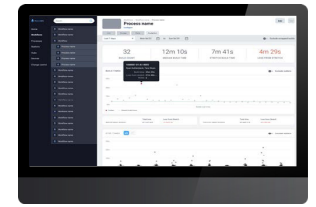

CONFIDENCE

Make data-driven decisions

Forget opinions, I finally have the numbers I need I to make the right decisions and compete effectively.

Simple changes add up to big gains

DEFINE

Engineers set up rules and guidelines for any process on the shop floor using a code-free drag-and-drop device library.

Work Instruction Generator
Workflow Planning Tools
ERP/MRP Integration

GUIDE

Operators receive up-to-date instructions fully integrated into their stations, reducing stress through process error proofing.