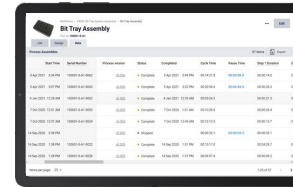

CONFIDENCE

Make data-driven decisions

Forget opinions, I finally have the numbers I need I to make the right decisions and compete effectively.

Simple changes add up to big gains

DEFINE

Engineers set up rules and guidelines for any process on the shop floor using a code-free drag-and-drop device library.

Work Instruction Generator
Workflow Planning Tools
ERP/MRP Integration

GUIDE

Operators receive up-to-date instructions fully integrated into their stations, reducing stress through process error proofing.